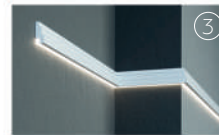

KC 307

KC 304

MC 302

1

3

5

Prestige Decor LED collection of facade lighting provides attractiveness to the building and highlights it among the rest harmoniously fitting into the aesthetic appearance of the surrounding area.