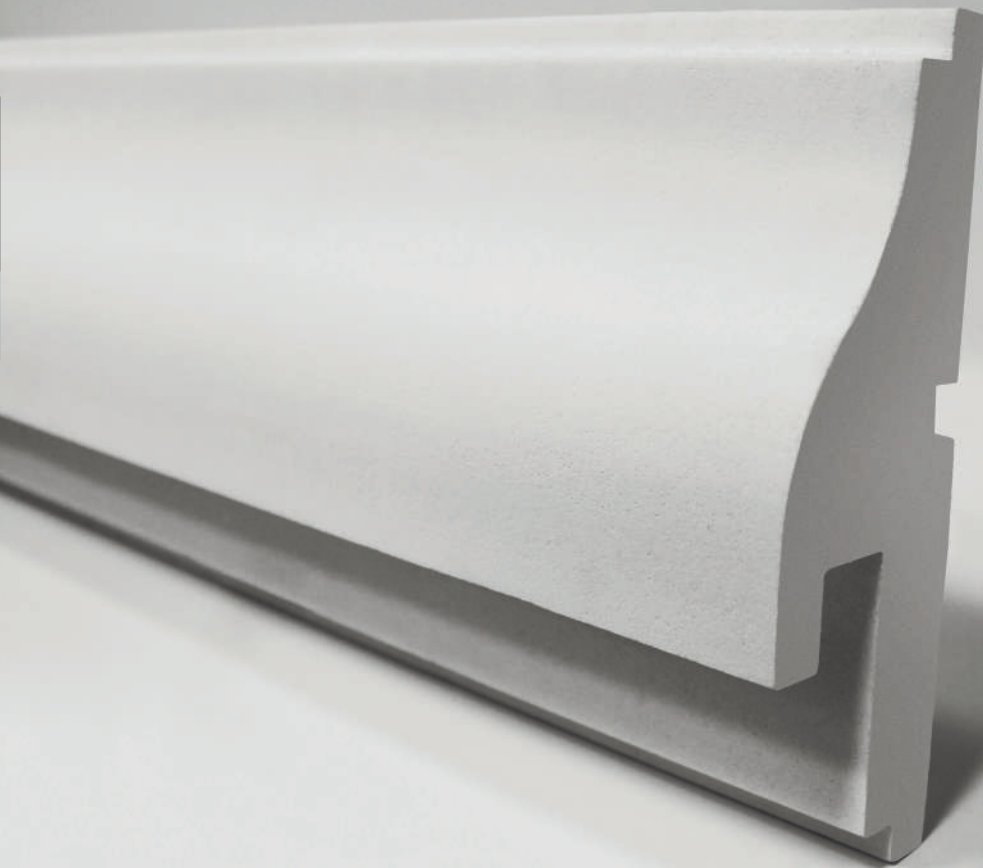

ELITE
DECOR[®]

PRESTIGE
DECOR LED

**ELITE
DECOR[®]**

PRESTIGE
DECOR LED

Prestige Decor LED collection of facade lighting provides attractiveness to the building and highlights it among the rest harmoniously fitting into the aesthetic appearance of the surrounding area.

KC 307

KC 304

MC 302

1

3

5

Prestige Decor LED collection of facade lighting provides attractiveness to the building and highlights it among the rest harmoniously fitting into the aesthetic appearance of the surrounding area.