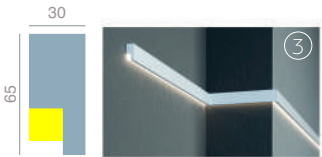

Prestige Decor LED collection of facade lighting provides attractiveness to the building and highlights it among the rest harmoniously fitting into the aesthetic appearance of the surrounding area.

MC 307