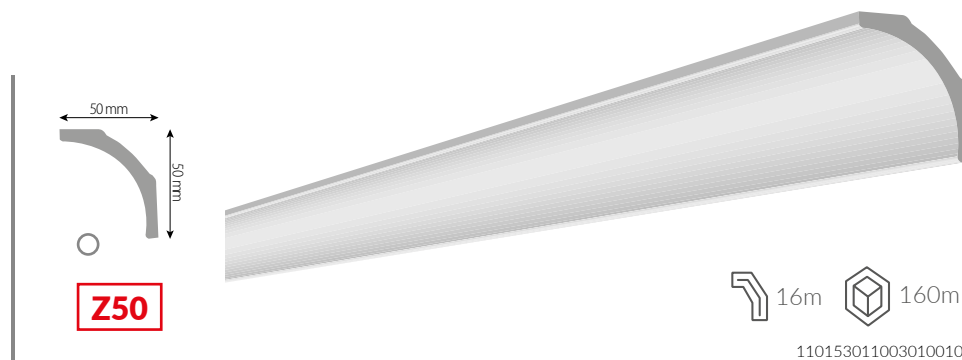

Extruded mouldings

Ready-to-fix ceiling mouldings

NEW