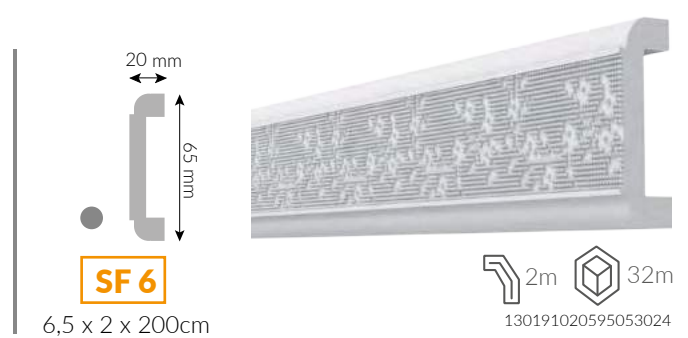

Multidecor Wall System Pro

Mouldings packed in heat-shrinkable film
Leisten foliert
Listwy ofoliowane
Плнтуса в полиэтиленовой пленке